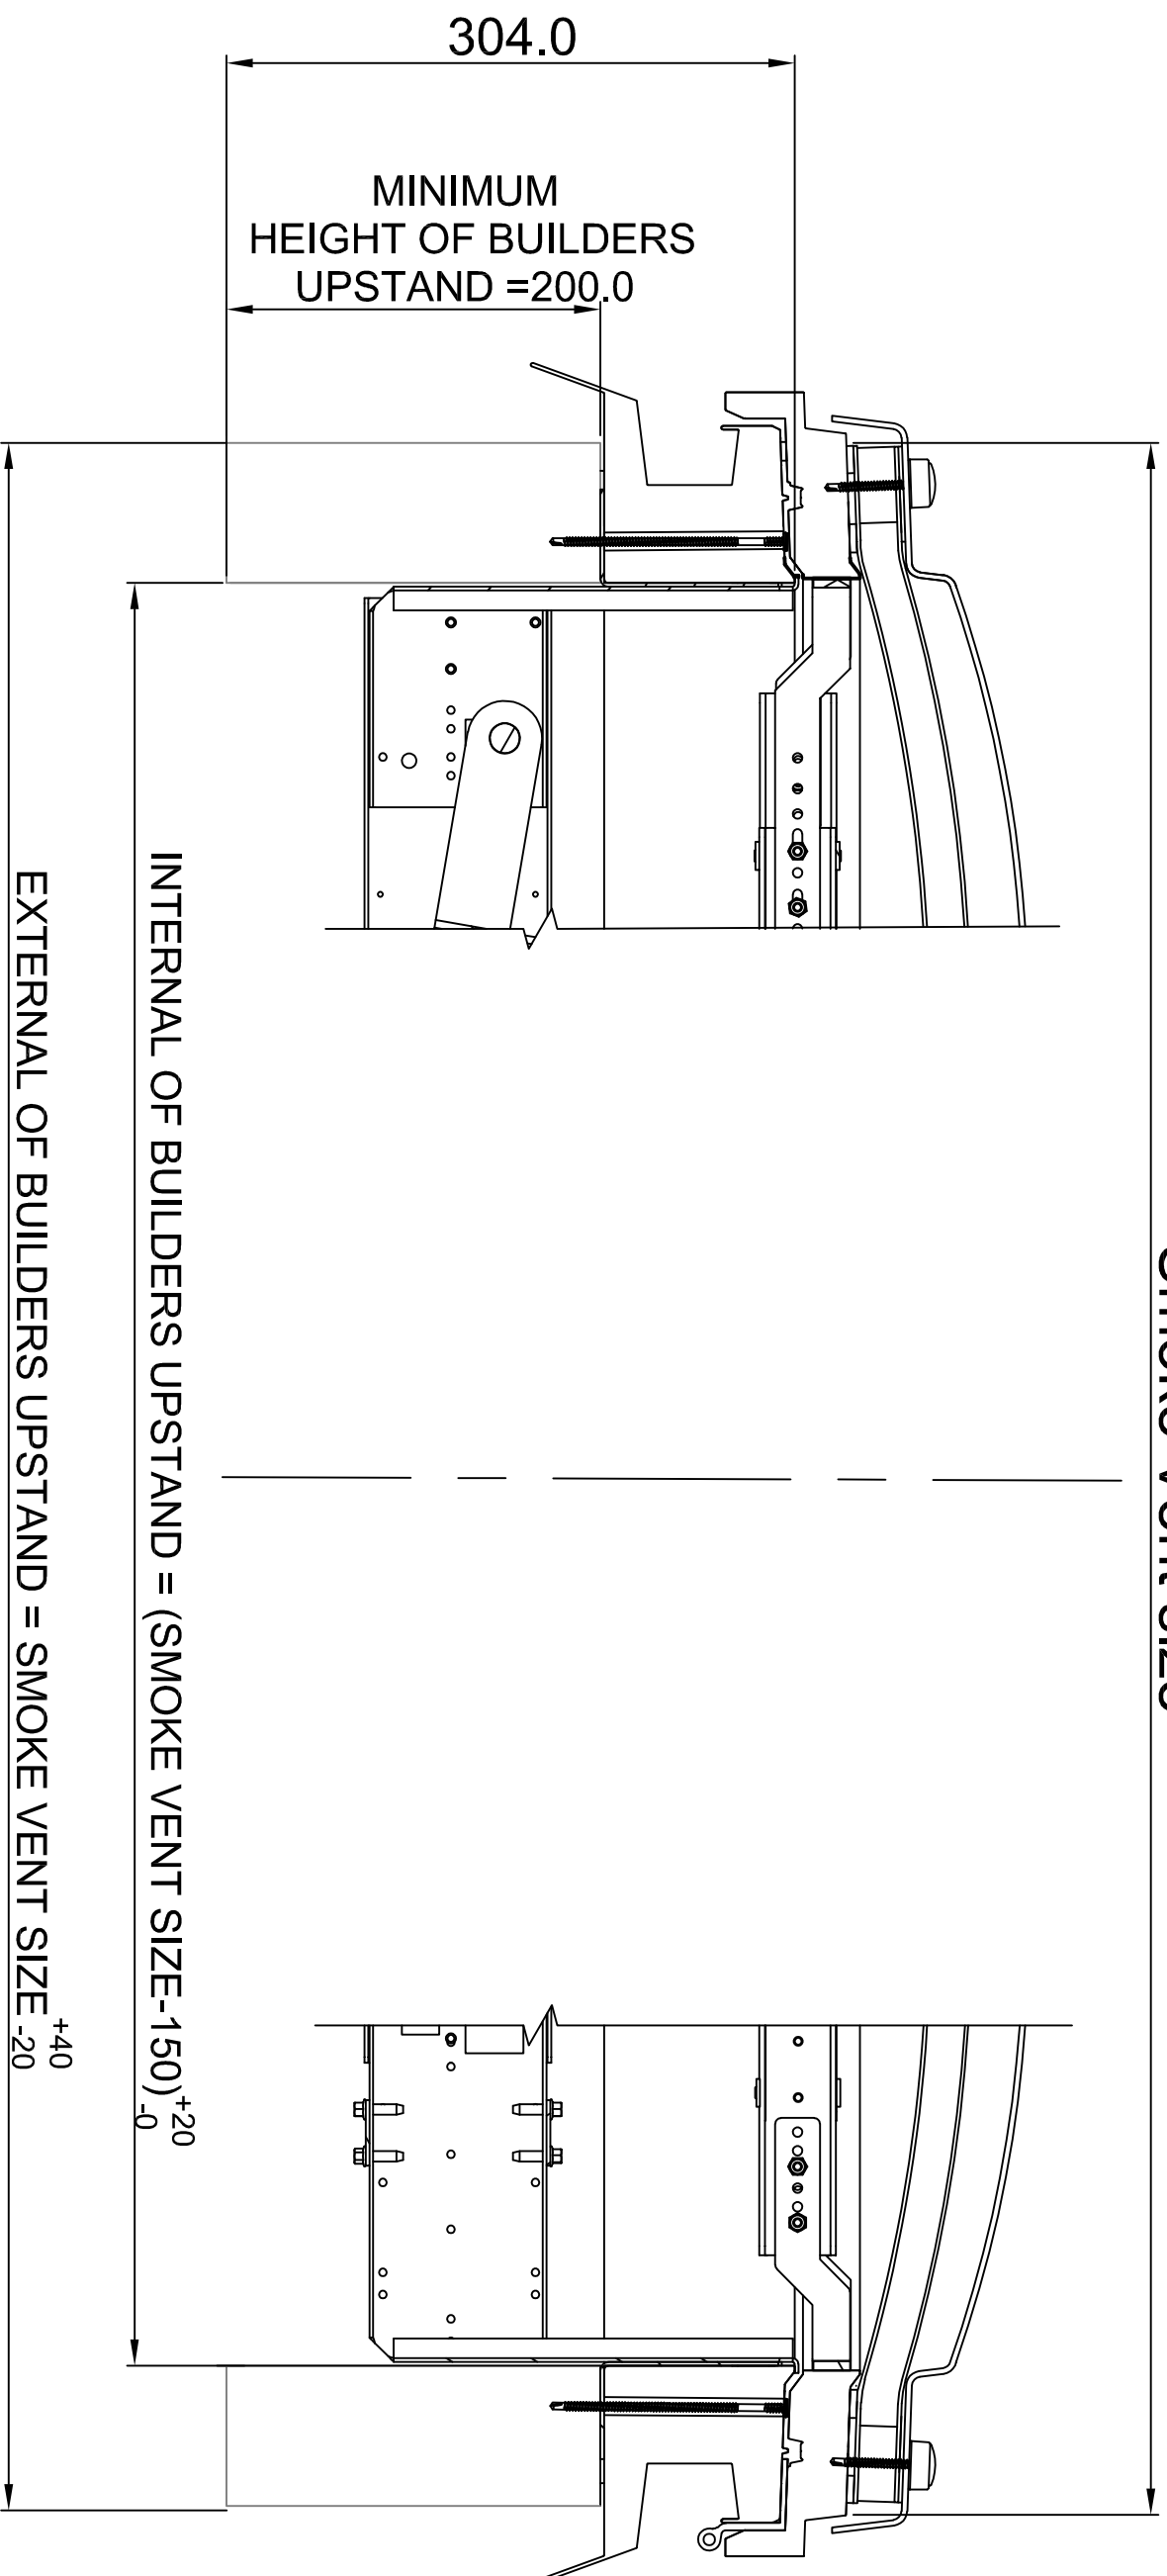

### Smoke Vent size

**NOTE - Dome Height Varies with Smoke Vent Size**

Issue	Date	Change detail	Drawn by	Approved
1	06/11/17	PRODUCTION ISSUE	PJ	PDS

Title: Mardome Trade Smoke Vent

Page: 1 OF 2

Dwg No:

Scale: 1:4 (A3)